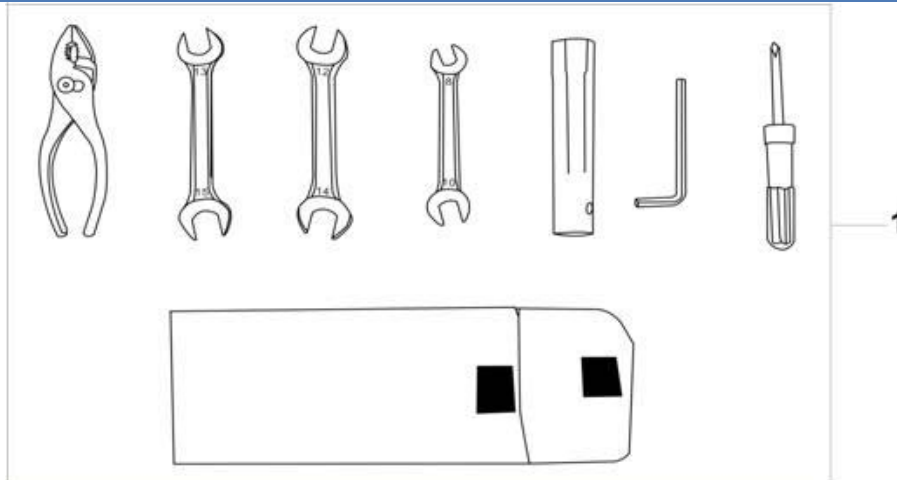

REAR WHEEL

Item No	Part Number	Description	Qty
F06-1	DB30R-167	RUBBER JACKET,WHEEL AXLE	1
F06-10	DB30R-176	VALVE ASSY.	1
F06-11	DB30R-177	TYRE ASSY.	1
F06-12	DB30R-178	DISK COMP.,RIGHT REAR BRAKE	1
F06-13	DB30R-179	COLLAR	1
F06-14	DB30R-180	AXLE,REAR WHEEL	1
F06-15	DB30R-181	BOLT,HEXAGON	2
F06-16	DB30R-182	WASHER,PLAIN	2
F06-17	DB30R-183	CALIPER ASSY.,REAR DISC-BRAKE	1
F06-18	DB30R-184	PAD COMP.,REAR DISC-BRAKE	2
F06-2	DB30R-168	PIN,COTTER	1
F06-3	DB30R-169	NUT,HEXAGON SLOTTED	1
F06-4	DB30R-170	WASHER,PLAIN	1
F06-5	DB30R-171	COLLAR	1
F06-6	DB30R-172	BOLT,HEXAGON SOCKET HEAD	12
F06-7	DB30R-173	WASHER,ELASTIC	14
F06-8	DB30R-174	SPROCKET,FINAL DRIVEN	1
F06-9	DB30R-175	WHEEL,REAR	1

Image Web Part [14]

TOOL KIT

Item No	Part Number	Description	Qty
F07-1	DB30R-185	ACCESSORIES,TOOL	1

Image Web Part [13]