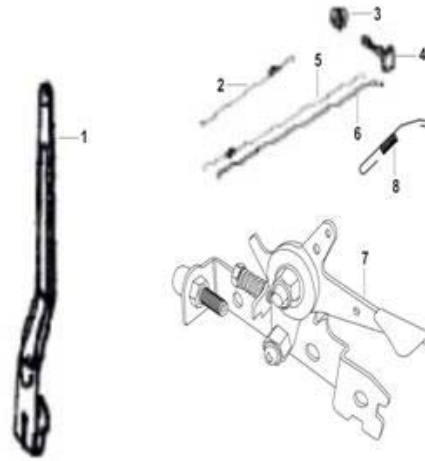

CONTROL

Item No	Part Number	Description	Qty
E11-1	DB30R-259	BRACKET ASSY.,SPEED REGULATION	1
E11-2	DB30R-260	SPRING,THROTTLE RETURN	1
E11-3	DB30R-261	NUT,HEXAGON FLANGE	1
E11-4	DB30R-262	BOLT,SPEED REGULATION BRACKET FIXING	1
E11-5	DB30R-263	SPRING,SPEED REGULATION	1
E11-6	DB30R-264	ROD, GOVERNER	1
E11-7	DB30R-265	CONTROL ASSY., THROTTLE	1
E11-8	DB30R-266	SPRING, RETURNING	1