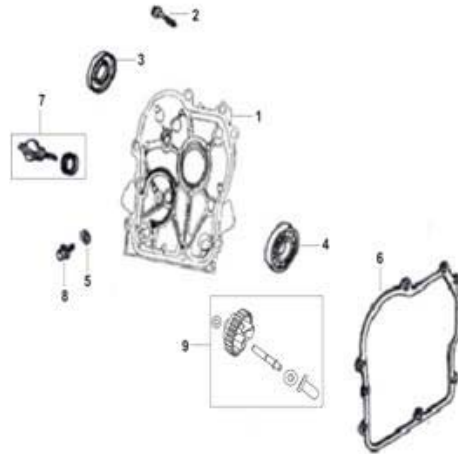

E02-3	DB30R-189	ARM,SPEED REGULATION	1
E02-4		OIL SEAL	1
E02-5		OIL SEAL	2
E02-6		CRANKCASE ASSY.	1
E02-7		-	1
E02-8		-	1
E02-9		CAP,VALVE ADJUSTING	2

Image Web Part [11]

CRANKCASE COVER

Item No	Part Number	Description	Qty
E03-1		COVER,CRANKCASE	1
E03-2		BOLT,HEXAGON FLANGE	6
E03-3		OIL SEAL	1
E03-4		BEARING	1
E03-5		WASHER PLAIN	1
E03-6	DB30R-215	GASKET,CRANKCASE	1
E03-7	DB30R-216	GAUGE COMP.,OIL LEVEL	1
E03-8		BOLT,OIL DRAIN	1
E03-9		SPEED CONTROL GEAR COMP.	1