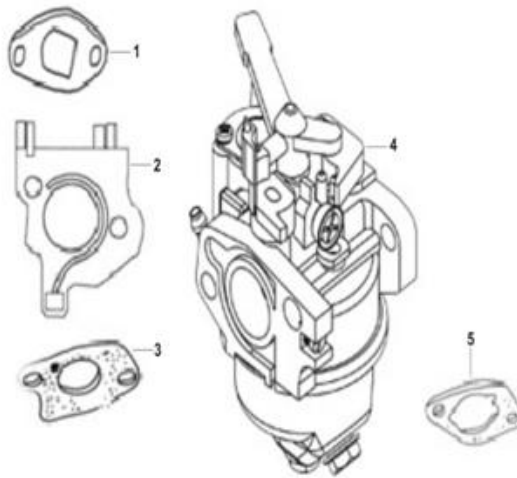

**Image Web Part [10]**

**CYLINDER HEAD COVER**

Item No	Part Number	Description	Qty
---------	-------------	-------------	-----

E04-1		CYLINDER HEAD	1
E04-2		BOLT,HEXAGON FLANGE	6
E04-3		GASKET,CYLINDER HEAD	1
E04-4	DB30R-222	WIND BOARD,CYLINDER,HEAD	1
E04-5	DB30R-223	PLUG,SPARK	1

**Image Web Part [9]**

**CRANKSHAFT**

Item No	Part Number	Description	Qty
E05-1		PISTON RING A	1
E05-2		PISTON RING B	1
E05-3		RING COMP.,OIL CONTROL	1
E05-4		CHECK RING,STEEL CABLE BAFFLE	2
E05-5		PIN,PISTON	1
E05-6		PISTON	1
E05-7		CRANKSHAFT COMP.	1
E05-8		ROD COMP.,CONNECTING	1

**Image Web Part [8]**

**CAMSHAFT**

Item No	Part Number	Description	Qty
E06-1		TAPPET,VALVE	2
E06-2		CAMSHAFT COMP.	1

**Image Web Part [7]**

**CARBURETOR**

Item No	Part Number	Description	Qty
E07-1	DB30R-234	GASKET,AIR INLET	1
E07-2	DB30R-235	THERMAL BAFFLE,CARBURETOR	1
E07-3	DB30R-236	GASKET,CARBURETOR	1
E07-4	DB30R-237	CARBURETOR ASSY.	1
E07-5	DB30R-238	GASKET,AIR CLEANER	1

**Image Web Part [6]****AIR FILTER**

Item No	Part Number	Description	Qty
E08-1	DB30R-239	AIR CLEANER COMP.	1
E08-2	DB30R-240	NUT,HEXAGON FLANGE	2
E08-3	DB30R-241	SCREW,CROSS RECESSED PAN SELF-TAPPING	1
E08-4	DB30R-242	BRACKET,GAS-OIL SEPARATOR	1
E08-5	DB30R-243	GAS-OIL SEPARATOR COMP.	1
E08-6	DB30R-244	HOOP	3
E08-7	DB30R-245	TUBE,BREATHER	1
E08-8	DB30R-246	TUBE,BREATHER	1