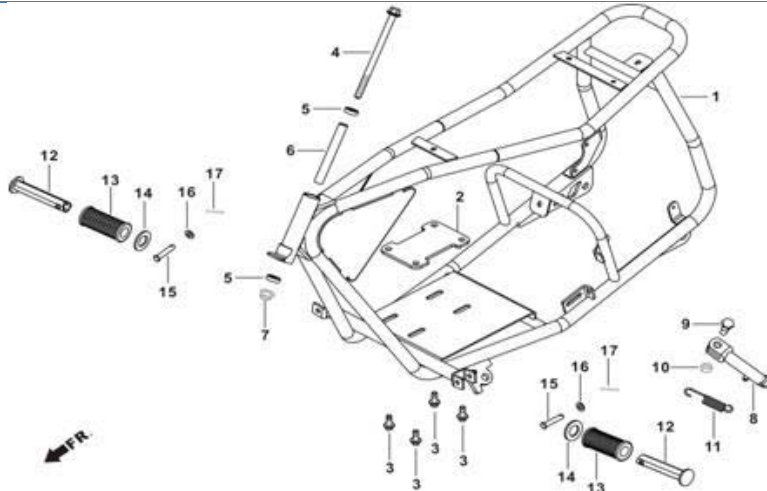

Product Information

Baja Web > Product Information > Parts Lists > MINIBIKE > DB30-RR Rato Doodle Bug 96cc Mini Bike (VIN LRPR)

 DB30-RR

Image Web Part [21]

Image Web Part [20]

FRAME

Item No	Part Number	Description	Qty
---------	-------------	-------------	-----

F01-1		BODY COMP.,FRAME(BLUE)	1
F01-1		BODY COMP.,FRAME(Baja RED)	1
F01-1		BODY COMP.,FRAME(BLACK)	1
F01-1		BODY COMP.,FRAME(METALLIC RED)	1
F01-10	DB30R-115	NUT,HEXAGON HEAD	1
F01-11	DB30R-116	SPRING,SIDE STAND	1
F01-12	DB30R-117	FOOTREST BAR	2
F01-13	DB30R-118	FOOTREST RUBBER	2
F01-14	DB30R-119	WASHER PLAIN	2
F01-15	DB30R-120	PIN,FOOTREST	2
F01-16	DB30R-121	WASHER PLAIN	2
F01-17	DB30R-122	PIN,COTTER	2
F01-2	DB30R-104	HOLDER,ENGINE(BLUE)	1
F01-2	DB30R-105	HOLDER,ENGINE(Baja RED)	1
F01-2	DB30R-106	HOLDER,ENGINE(BLACK)	1
F01-2	DB30R-107	HOLDER,ENGINE(METALLIC RED)	1
F01-3	DB30R-108	BOLT,HEXAGON FLANGE	4
F01-4	DB30R-109	LOCK BOLT,STEERING STEM	1
F01-5	DB30R-110	BEARING,STEERING STEM	2
F01-6	DB30R-111	LINING,STEERING STEM	1
F01-7	DB30R-112	NUT,PREVAILING TORQUE TYPE HEXAGON WITH FLANGE	1
F01-8	DB30R-113	BAR ASSY.,SIDE STAND(SILVER)	1
F01-9	DB30R-114	BOLT,HEXAGON HEAD SHOULDER	1

**Image Web Part [17]**

**CLUTCH**

Item No	Part Number	Description	Qty
F04-1	DB30R-142	CLUTCH ASSY.	1
F04-10	DB30R-151	WASHER,PLAIN	2
F04-11	DB30R-152	COLLAR	1
F04-12	DB30R-153	JOCKEY WHEEL,DRIVE CHAIN	1
F04-13	DB30R-154	COLLAR	1
F04-14	DB30R-155	ADJUSTER,DRIVE CHAIN	1
F04-15	DB30R-156	BOLT,HEXAGON	1