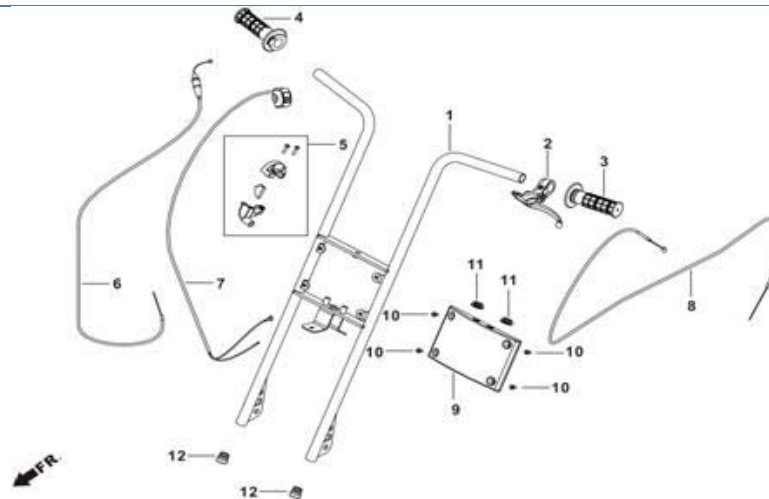

F01-1		BODY COMP.,FRAME(BLUE)	1
F01-1		BODY COMP.,FRAME(Baja RED)	1
F01-1		BODY COMP.,FRAME(BLACK)	1
F01-1		BODY COMP.,FRAME(METALLIC RED)	1
F01-10	DB30R-115	NUT,HEXAGON HEAD	1
F01-11	DB30R-116	SPRING,SIDE STAND	1
F01-12	DB30R-117	FOOTREST BAR	2
F01-13	DB30R-118	FOOTREST RUBBER	2
F01-14	DB30R-119	WASHER PLAIN	2
F01-15	DB30R-120	PIN,FOOTREST	2
F01-16	DB30R-121	WASHER PLAIN	2
F01-17	DB30R-122	PIN,COTTER	2
F01-2	DB30R-104	HOLDER,ENGINE(BLUE)	1
F01-2	DB30R-105	HOLDER,ENGINE(Baja RED)	1
F01-2	DB30R-106	HOLDER,ENGINE(BLACK)	1
F01-2	DB30R-107	HOLDER,ENGINE(METALLIC RED)	1
F01-3	DB30R-108	BOLT,HEXAGON FLANGE	4
F01-4	DB30R-109	LOCK BOLT,STEERING STEM	1
F01-5	DB30R-110	BEARING,STEERING STEM	2
F01-6	DB30R-111	LINING,STEERING STEM	1
F01-7	DB30R-112	NUT,PREVAILING TORQUE TYPE HEXAGON WITH FLANGE	1
F01-8	DB30R-113	BAR ASSY.,SIDE STAND(SILVER)	1
F01-9	DB30R-114	BOLT,HEXAGON HEAD SHOULDER	1

Image Web Part [19]

STEERING COLUMN

Item No	Part Number	Description	Qty
F02-1	DB30R-123	FRONT FORK ASSY.(SILVER)	1
F02-10	DB30R-132	SCREW,CROSS RECESSED SMALL PAN HEAD	4
F02-11	DB30R-133	I-RUBBER	2
F02-12	DB30R-134	STOPPER	2
F02-2	DB30R-124	LEVER COMP.,LEFT STEERING HANDLE	1
F02-3	DB30R-125	GRIP SET,HANDLE	1
F02-4	DB30R-126	GREASER COMP.	1
F02-5	DB30R-127	SEAT,GREASER	1
F02-6	DB30R-128	CABLE COMP.,THROTTLE	1
F02-7	DB30R-129	SWITCH ASSY.,STARTER KILL	1