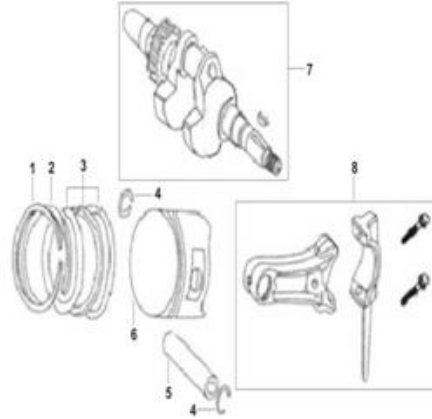

E02-3	DB30R-189	ARM,SPEED REGULATION	1
E02-4		OIL SEAL	1
E02-5		OIL SEAL	2
E02-6		CRANKCASE ASSY.	1
E02-7		-	1
E02-8		-	1
E02-9		CAP,VALVE ADJUSTING	2

**Image Web Part [11]**

**CRANKCASE COVER**

Item No	Part Number	Description	Qty
E03-1		COVER,CRANKCASE	1
E03-2		BOLT,HEXAGON FLANGE	6
E03-3		OIL SEAL	1
E03-4		BEARING	1
E03-5		WASHER PLAIN	1
E03-6	DB30R-215	GASKET,CRANKCASE	1
E03-7	DB30R-216	GAUGE COMP.,OIL LEVEL	1
E03-8		BOLT,OIL DRAIN	1
E03-9		SPEED CONTROL GEAR COMP.	1

**Image Web Part [10]**

**CYLINDER HEAD COVER**

Item No	Part Number	Description	Qty
---------	-------------	-------------	-----

E04-1		CYLINDER HEAD	1
E04-2		BOLT,HEXAGON FLANGE	6
E04-3		GASKET,CYLINDER HEAD	1
E04-4	DB30R-222	WIND BOARD,CYLINDER,HEAD	1
E04-5	DB30R-223	PLUG,SPARK	1

**Image Web Part [9]**

**CRANKSHAFT**

Item No	Part Number	Description	Qty
E05-1		PISTON RING A	1
E05-2		PISTON RING B	1
E05-3		RING COMP.,OIL CONTROL	1
E05-4		CHECK RING,STEEL CABLE BAFFLE	2
E05-5		PIN,PISTON	1
E05-6		PISTON	1
E05-7		CRANKSHAFT COMP.	1
E05-8		ROD COMP.,CONNECTING	1

**Image Web Part [8]**

**CAMSHAFT**

Item No	Part Number	Description	Qty
E06-1		TAPPET,VALVE	2
E06-2		CAMSHAFT COMP.	1

**Image Web Part [7]**

**CARBURETOR**

Item No	Part Number	Description	Qty
E07-1	DB30R-234	GASKET,AIR INLET	1
E07-2	DB30R-235	THERMAL BAFFLE,CARBURETOR	1
E07-3	DB30R-236	GASKET,CARBURETOR	1
E07-4	DB30R-237	CARBURETOR ASSY.	1
E07-5	DB30R-238	GASKET,AIR CLEANER	1