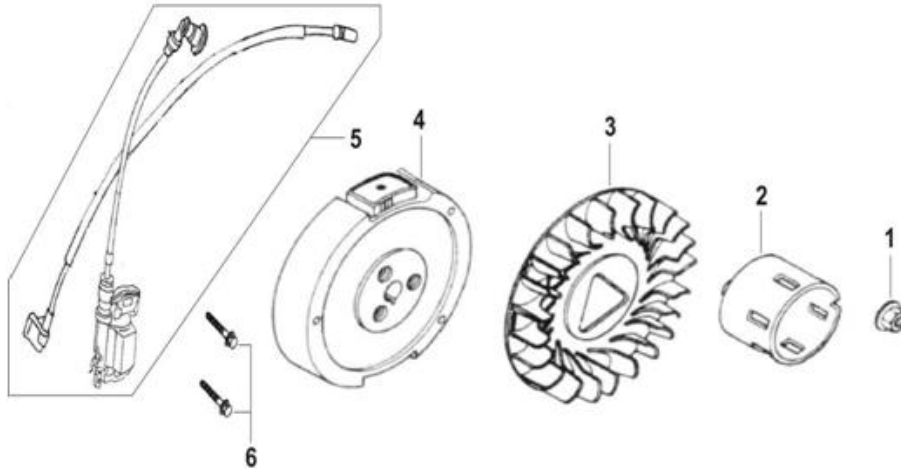

**Image Web Part [5]**

**EXHAUST**

Item No	Part Number	Description	Qty
E09-1	DB30R-247	NUT,HEXAGON FLANGE	2
E09-2	DB30R-248	SHIELD,MUFFLER	1
E09-3	DB30R-249	GASKET,EXHAUST OPENING	1
E09-4	DB30R-250	BODY,MUFFLER	1

**Image Web Part [4]**

**PULL STARTER**

Item No	Part Number	Description	Qty
E10-1	DB30R-251	HAND STARTER ASSY.	1
E10-2	DB30R-252	BOLT,HEXAGON FLANGE	3
E10-3		WIND COVER	1
E10-4		REEL, RECOIL STARTER	1
E10-5		SPRING, STARTER COIL	1
E10-6		COVER, RECOIL STARTER REEL	1
E10-7		CABLE, RECOIL STARTER	1
E10-8		HANDLE, RECOIL STRATER CABLE	1

**Image Web Part [3]**

**CONTROL**

Item No	Part Number	Description	Qty
E11-1	DB30R-259	BRACKET ASSY.,SPEED REGULATION	1
E11-2	DB30R-260	SPRING,THROTTLE RETURN	1
E11-3	DB30R-261	NUT,HEXAGON FLANGE	1
E11-4	DB30R-262	BOLT,SPEED REGULATION BRACKET FIXING	1
E11-5	DB30R-263	SPRING,SPEED REGULATION	1
E11-6	DB30R-264	ROD, GOVERNER	1
E11-7	DB30R-265	CONTROL ASSY., THROTTLE	1
E11-8	DB30R-266	SPRING, RETURNING	1

**Image Web Part [2]**

**FLYWHEEL**

Item No	Part Number	Description	Qty
E12-1	DB30R-267	NUT, FLYWHEEL	1
E12-2	DB30R-268	PULLEY,STARTER	1
E12-3	DB30R-269	IMPELLER	1
E12-4	DB30R-270	FLYWHEEL SUBASSEMBLY	1
E12-5	DB30R-271	COIL ASSY.,IGNITION	1
E12-6	DB30R-272	BOLT,HEXAGON FLANGE	2