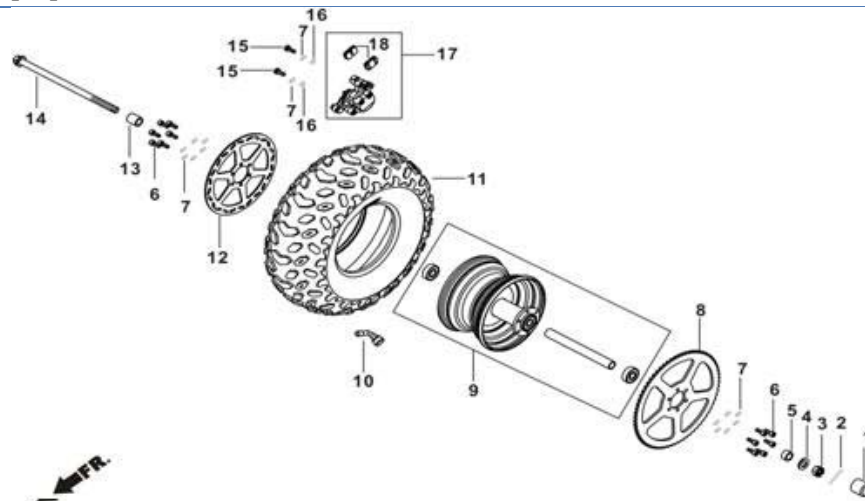

**Image Web Part [17]**

**CLUTCH**

Item No	Part Number	Description	Qty
F04-1	DB30R-142	CLUTCH ASSY.	1
F04-10	DB30R-151	WASHER,PLAIN	2
F04-11	DB30R-152	COLLAR	1
F04-12	DB30R-153	JOCKEY WHEEL,DRIVE CHAIN	1
F04-13	DB30R-154	COLLAR	1
F04-14	DB30R-155	ADJUSTER,DRIVE CHAIN	1
F04-15	DB30R-156	BOLT,HEXAGON	1

F04-2	DB30R-143	WASHER,PLAIN	1
F04-3	DB30R-144	NUT,PREVAILING TORQUE TYPE HEXAGON WITH FLANGE	2
F04-4	DB30R-145	LUG,SHIELD CONNECTING	1
F04-5	DB30R-146	BOLT,HEXAGON FLANGE	2
F04-6	DB30R-147	SCREW,CROSS RECESSED SMALL PAN HEAD	3
F04-7	DB30R-148	SHIELD,DRIVE CHAIN	1
F04-8	DB30R-149	DRIVE CHAIN	1
F04-9	DB30R-150	CASE,DRIVE CHAIN	1

Image Web Part [16]

FRONT WHEEL

Item No	Part Number	Description	Qty
F05-1	DB30R-157	RUBBER JACKET,WHEEL AXLE	1
F05-10	DB30R-166	AXLE,FRONT WHEEL	1
F05-2	DB30R-158	PIN,COTTER	1
F05-3	DB30R-159	NUT,HEXAGON SLOTTED	1
F05-4	DB30R-160	WASHER,PLAIN	1
F05-5	DB30R-161	COLLAR	1
F05-6	DB30R-162	WHEEL,FRONT	1
F05-7	DB30R-163	VALVE ASSY.	1
F05-8	DB30R-164	TYRE ASSY.,FRONT	1
F05-9	DB30R-165	COLLAR	1

Image Web Part [15]

**REAR WHEEL**

Item No	Part Number	Description	Qty
F06-1	DB30R-167	RUBBER JACKET,WHEEL AXLE	1
F06-10	DB30R-176	VALVE ASSY.	1
F06-11	DB30R-177	TYRE ASSY.	1
F06-12	DB30R-178	DISK COMP.,RIGHT REAR BRAKE	1
F06-13	DB30R-179	COLLAR	1
F06-14	DB30R-180	AXLE,REAR WHEEL	1
F06-15	DB30R-181	BOLT,HEXAGON	2
F06-16	DB30R-182	WASHER,PLAIN	2
F06-17	DB30R-183	CALIPER ASSY.,REAR DISC-BRAKE	1
F06-18	DB30R-184	PAD COMP.,REAR DISC-BRAKE	2
F06-2	DB30R-168	PIN,COTTER	1
F06-3	DB30R-169	NUT,HEXAGON SLOTTED	1
F06-4	DB30R-170	WASHER,PLAIN	1
F06-5	DB30R-171	COLLAR	1
F06-6	DB30R-172	BOLT,HEXAGON SOCKET HEAD	12
F06-7	DB30R-173	WASHER,ELASTIC	14
F06-8	DB30R-174	SPROCKET,FINAL DRIVEN	1
F06-9	DB30R-175	WHEEL,REAR	1