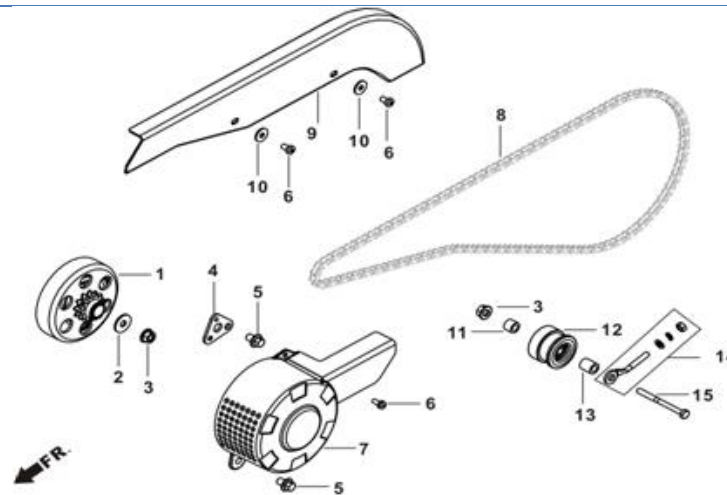

## STEERING COLUMN

Item No	Part Number	Description	Qty
F02-1	DB30R-123	FRONT FORK ASSY.(SILVER)	1
F02-10	DB30R-132	SCREW,CROSS RECESSED SMALL PAN HEAD	4
F02-11	DB30R-133	I-RUBBER	2
F02-12	DB30R-134	STOPPER	2
F02-2	DB30R-124	LEVER COMP.,LEFT STEERING HANDLE	1
F02-3	DB30R-125	GRIP SET,HANDLE	1
F02-4	DB30R-126	GREASER COMP.	1
F02-5	DB30R-127	SEAT,GREASER	1
F02-6	DB30R-128	CABLE COMP.,THROTTLE	1
F02-7	DB30R-129	SWITCH ASSY.,STARTER KILL	1

F02-8	DB30R-130	CABLE COMP.,REAR BRAKE	1
F02-9	DB30R-131	PANEL,FRONT	1

**Image Web Part [18]**

**SEAT**

Item No	Part Number	Description	Qty
F03-1	DB30R-135	SEAT COMP.	1
F03-2	DB30R-136	FENDER,FRONT	1
F03-3	DB30R-137	FENDER,REAR	1
F03-4	DB30R-138	BOLT,HEXAGON FLANGE	3
F03-5	DB30R-139	BOLT,HEXAGON FLANGE	4
F03-6	DB30R-140	NUT,HEXAGON FLANGE	4
F03-7	DB30R-141	WASHER,FLANGE	4

**Image Web Part [17]**

**CLUTCH**

Item No	Part Number	Description	Qty
F04-1	DB30R-142	CLUTCH ASSY.	1
F04-10	DB30R-151	WASHER,PLAIN	2
F04-11	DB30R-152	COLLAR	1
F04-12	DB30R-153	JOCKEY WHEEL,DRIVE CHAIN	1
F04-13	DB30R-154	COLLAR	1
F04-14	DB30R-155	ADJUSTER,DRIVE CHAIN	1
F04-15	DB30R-156	BOLT,HEXAGON	1

Image Web Part [16]

FRONT WHEEL

Item No	Part Number	Description	Qty
F05-1	DB30R-157	RUBBER JACKET,WHEEL AXLE	1
F05-10	DB30R-166	AXLE,FRONT WHEEL	1
F05-2	DB30R-158	PIN,COTTER	1
F05-3	DB30R-159	NUT,HEXAGON SLOTTED	1
F05-4	DB30R-160	WASHER,PLAIN	1
F05-5	DB30R-161	COLLAR	1
F05-6	DB30R-162	WHEEL,FRONT	1
F05-7	DB30R-163	VALVE ASSY.	1
F05-8	DB30R-164	TYRE ASSY.,FRONT	1
F05-9	DB30R-165	COLLAR	1