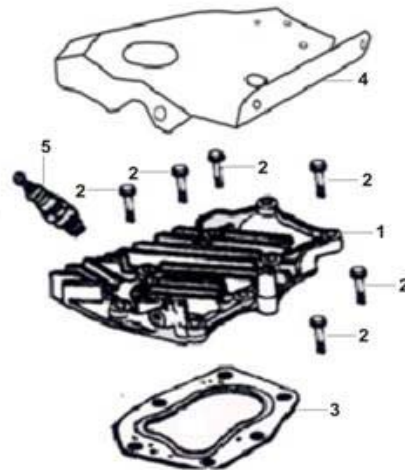

### CYLINDER

Item No	Part Number	Description	Qty
E02-1	DB30R-187	WASHER PLAIN	1
E02-10		RETAINER, VALVE SPRING	2
E02-11		SPRING, VALVE	2
E02-12		SHIELD, OIL	1
E02-13		VALVE, INLET	1
E02-14		VALVE, EXHAUST	1
E02-15	DB30R-201	STUD	2
E02-16	DB30R-202	SHROUD, CYLINDER BODY	1
E02-17	DB30R-203	BOLT, HEXAGON FLANGE	2
E02-18	DB30R-204	PAD, VALVE CHAMBER	1
E02-19	DB30R-205	INSIDE SHIELD, VALVE CHAMBER	1
E02-2	DB30R-188	PIN, COTTER	1
E02-20	DB30R-206	OUTSIDE SHIELD, VALVE CHAMBER	1
E02-21	DB30R-207	BOLT, HEXAGON FLANGE	4
E02-22		PIN, DOWEL	2
E02-23	DB30R-209	GASKET, VALVE CHAMBER	1

E02-3	DB30R-189	ARM,SPEED REGULATION	1
E02-4		OIL SEAL	1
E02-5		OIL SEAL	2
E02-6		CRANKCASE ASSY.	1
E02-7		-	1
E02-8		-	1
E02-9		CAP,VALVE ADJUSTING	2

**Image Web Part [11]**

**CRANKCASE COVER**

Item No	Part Number	Description	Qty
E03-1		COVER,CRANKCASE	1
E03-2		BOLT,HEXAGON FLANGE	6
E03-3		OIL SEAL	1
E03-4		BEARING	1
E03-5		WASHER PLAIN	1
E03-6	DB30R-215	GASKET,CRANKCASE	1
E03-7	DB30R-216	GAUGE COMP.,OIL LEVEL	1
E03-8		BOLT,OIL DRAIN	1
E03-9		SPEED CONTROL GEAR COMP.	1

**Image Web Part [10]**

**CYLINDER HEAD COVER**

Item No	Part Number	Description	Qty
---------	-------------	-------------	-----

E04-1		CYLINDER HEAD	1
E04-2		BOLT,HEXAGON FLANGE	6
E04-3		GASKET,CYLINDER HEAD	1
E04-4	DB30R-222	WIND BOARD,CYLINDER,HEAD	1
E04-5	DB30R-223	PLUG,SPARK	1

**Image Web Part [9]**

**CRANKSHAFT**

Item No	Part Number	Description	Qty
E05-1		PISTON RING A	1
E05-2		PISTON RING B	1
E05-3		RING COMP.,OIL CONTROL	1
E05-4		CHECK RING,STEEL CABLE BAFFLE	2
E05-5		PIN,PISTON	1
E05-6		PISTON	1
E05-7		CRANKSHAFT COMP.	1
E05-8		ROD COMP.,CONNECTING	1