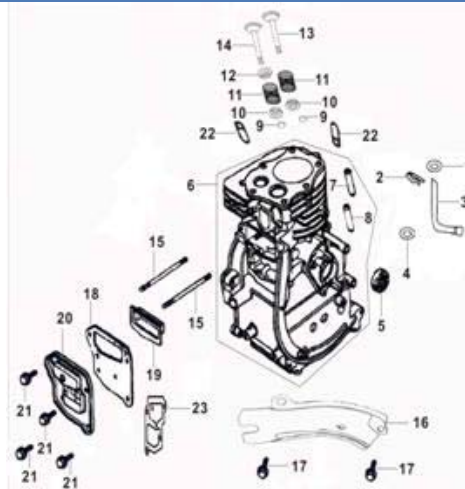

Image Web Part [12]

CYLINDER

Item No	Part Number	Description	Qty
E02-1	DB30R-187	WASHER PLAIN	1
E02-10		RETAINER, VALVE SPRING	2
E02-11		SPRING, VALVE	2
E02-12		SHIELD, OIL	1
E02-13		VALVE, INLET	1
E02-14		VALVE, EXHAUST	1
E02-15	DB30R-201	STUD	2
E02-16	DB30R-202	SHROUD, CYLINDER BODY	1
E02-17	DB30R-203	BOLT, HEXAGON FLANGE	2
E02-18	DB30R-204	PAD, VALVE CHAMBER	1
E02-19	DB30R-205	INSIDE SHIELD, VALVE CHAMBER	1
E02-2	DB30R-188	PIN, COTTER	1
E02-20	DB30R-206	OUTSIDE SHIELD, VALVE CHAMBER	1
E02-21	DB30R-207	BOLT, HEXAGON FLANGE	4
E02-22		PIN, DOWEL	2
E02-23	DB30R-209	GASKET, VALVE CHAMBER	1